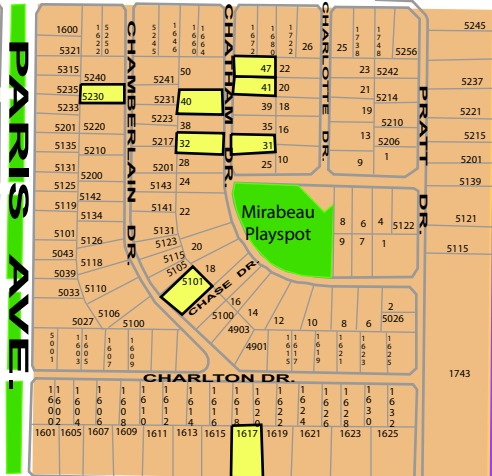

FILMORE AVE

Senate District 3
Senate District 4

House District 94
House District 97
Senate District 4

MIRABEAU GARDENS

House District 94
House District 97

MIRABEAU AVE.

 NORA Phase 2 Properties

-  Water LIGHT BLUE
-  Green Space GREEN
-  Neigh. Commercial ORANGE
-  Office DARK BLUE

HARRISON AVE

London Ave. Canal