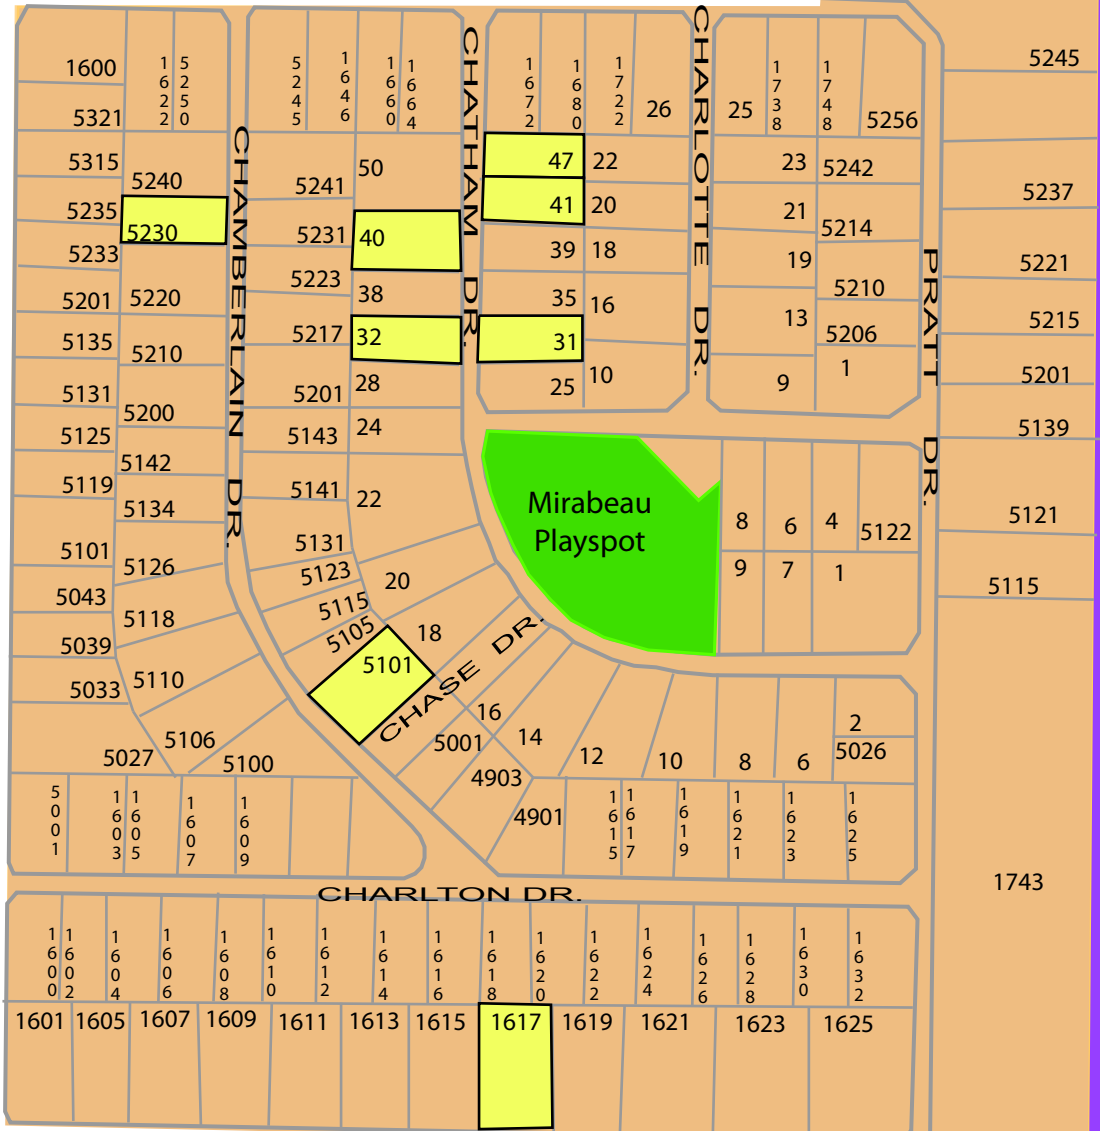

Senate District 3
Senate District 4

FILMORE AVE

House District 94
House District 97
Senate District 4

 NORA Phase 2 Properties

PARIS AVE.

MIRABEAU AVE.

House District 94
House District 97

Oak Park Shopping Center

District 3
Police Station

©Copyright gentilly.tv 2008
12/09

Mirabeau Gardens - North

London Ave. Canal