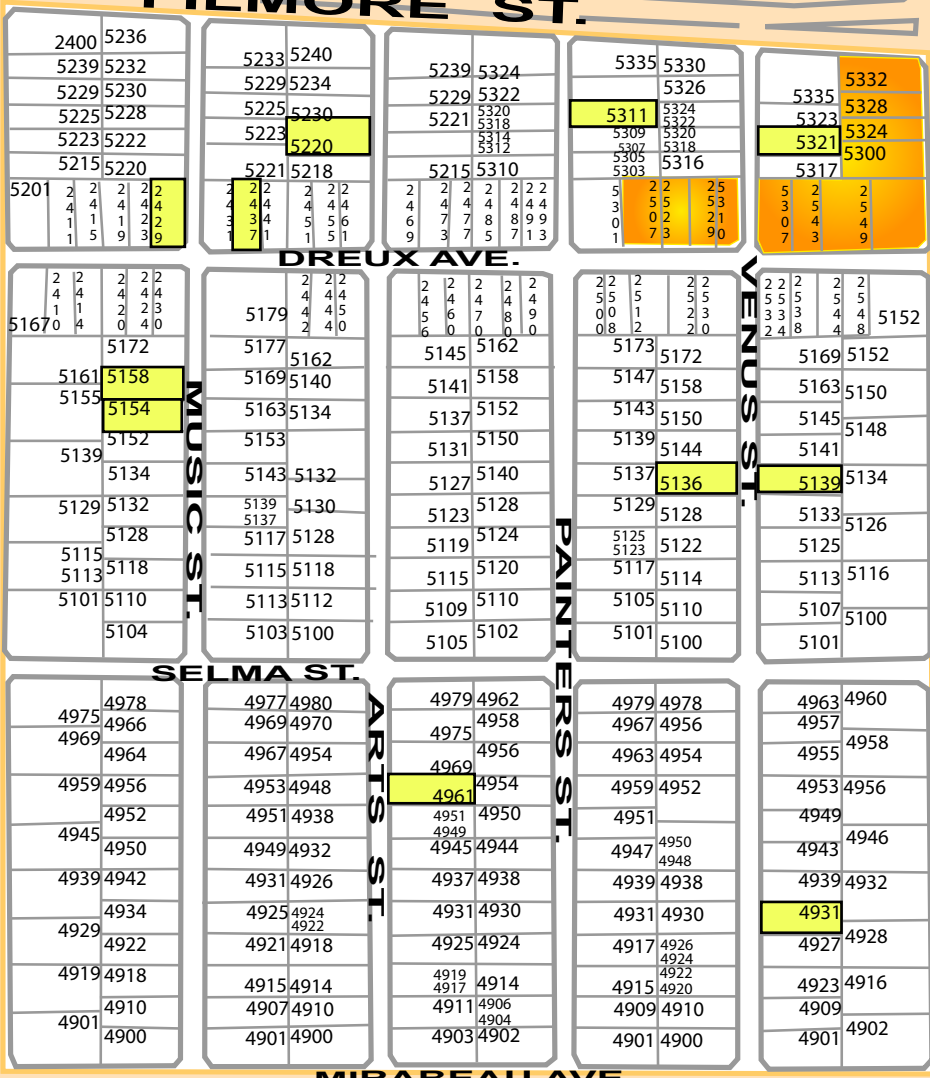

James Playspot

Milne Playground

FILMORE ST.

DEMONTLOZIN ST.

FRANKLIN AVE.

ST. ROCH AVE.

SPAIN ST.

LAFAYE ST.

House District 97
Senate District 3

 NORA Phase 2 Properties

Gentilly Terrace & Gardens Improvement Association
Website: www.gentillyterrace.org
President: Norm Whitley
Email: nwhitley@uno.edu
president@gentillyterrace.org

Gentilly Terrace and Gardens-NorthCentral

Information on this map is purely for progress in rebuilding Gentilly and has no legal basis whatsoever. We welcome corrections.