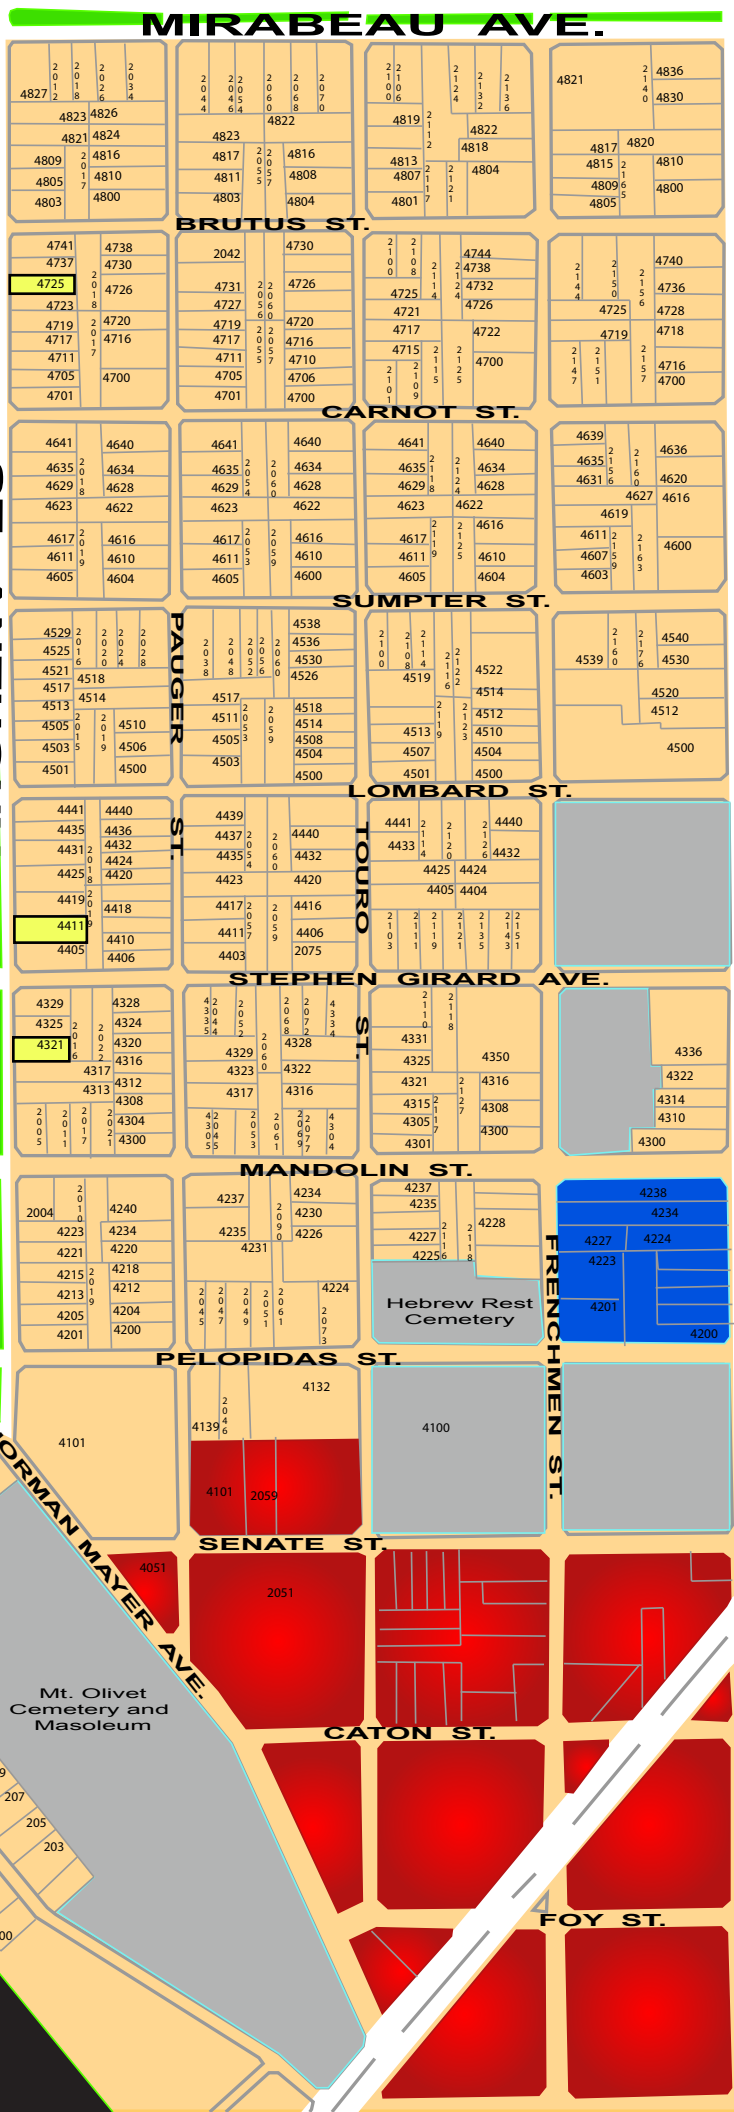

Gentilly Heights East

House District 96
Senate District 4

- Commercial RED
- Water LIGHT BLUE
- Green Space GREEN
- University DARK GREEN
- Neigh. Commercial ORANGE
- Office DARK BLUE

NORA Phase 2 Properties

Dillard University

Mt. Olivet Cemetery and Masoleum

Hebrew Rest Cemetery

House District 96

ELYSIAN FIELDS AVE.