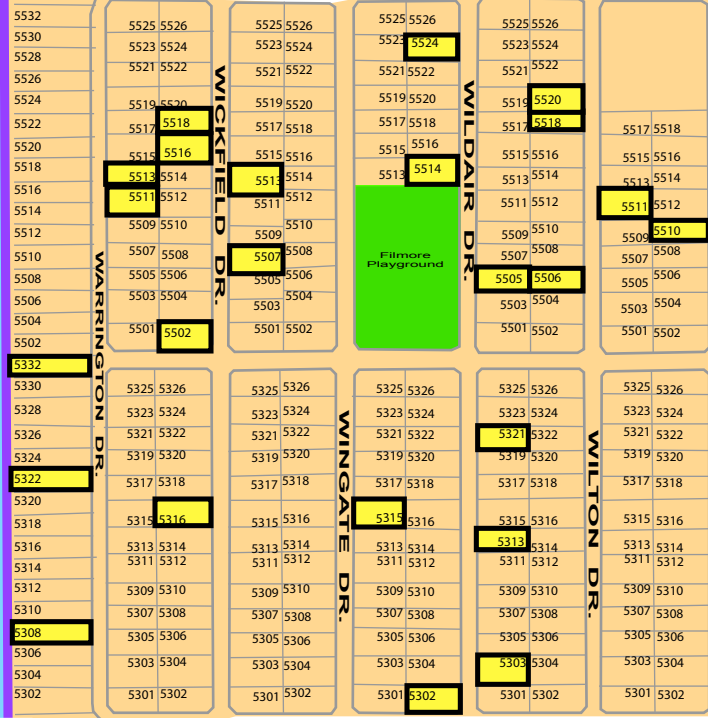

House District 97
House District 94

PRENTISS AVE.

FILMORE GARDENS

House District 97
Senate District 4

ELYSIAN FIELDS AVE.

FILMORE ST.

ELYSIAN FIELDS AVE.

NORA Phase 2 Properties

- Neigh. Commercial ORANGE
- Water LIGHT BLUE
- Green Space GREEN