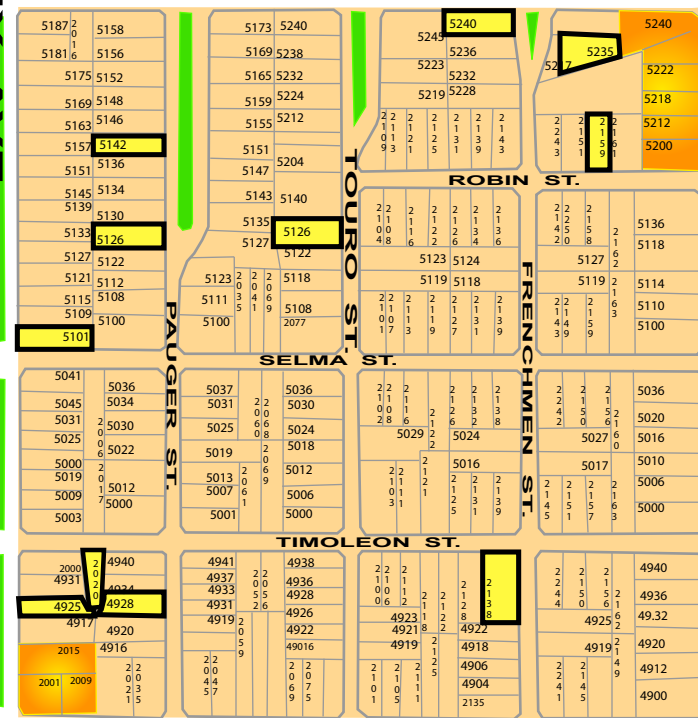

House District 97
House District 94

PRENTISS AVE.

FILMORE GARDENS

House District 97
Senate District 4

ELYSIAN FIELDS AVE.

FILMORE ST.

ELYSIAN FIELDS AVE.

NORA Phase 2 Properties

- Neigh. Commercial ORANGE
- Water LIGHT BLUE
- Green Space GREEN