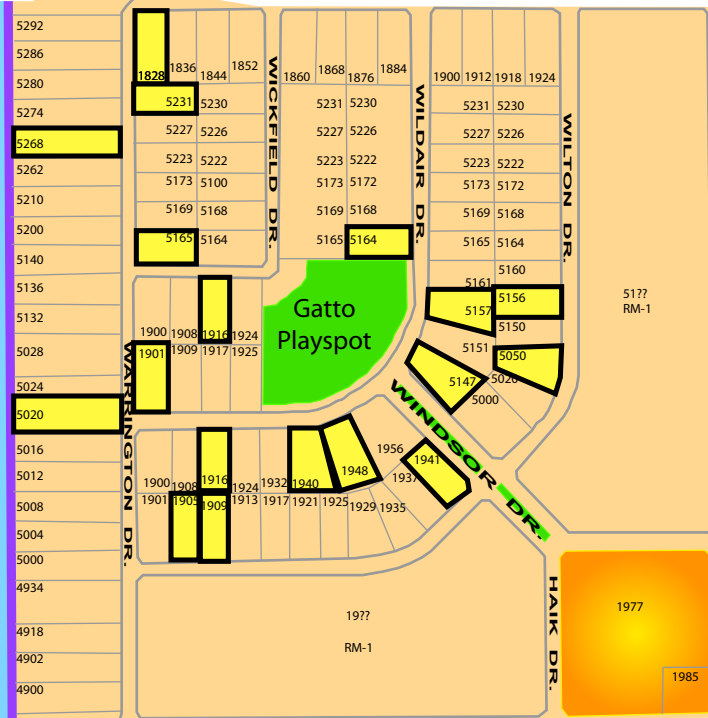

House District 97
House District 94

PRENTISS AVE.

FILMORE GARDENS

House District 97
Senate District 4

ELYSIAN FIELDS AVE.

FILMORE ST.

ELYSIAN FIELDS AVE.

NORA Phase 2 Properties

- Neigh. Commercial ORANGE
- Water LIGHT BLUE
- Green Space GREEN