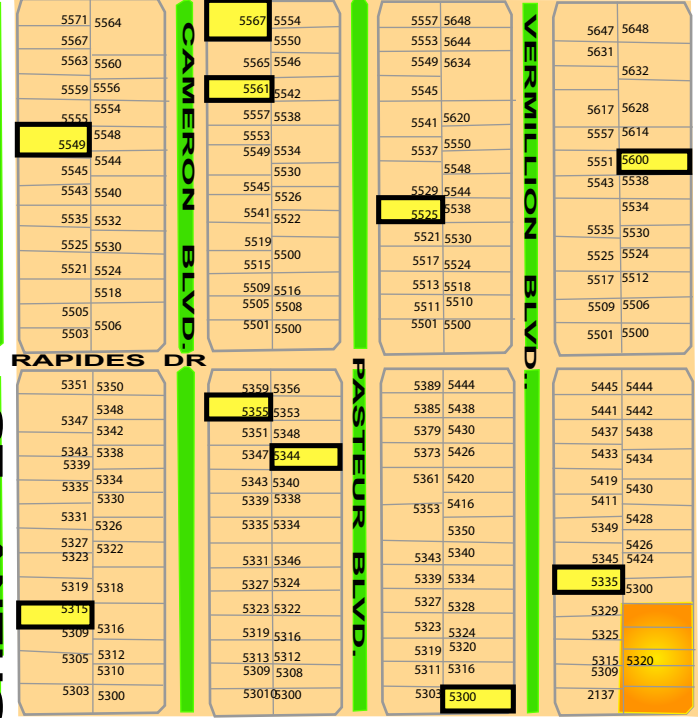

House District 97
House District 94

PRENTISS AVE.

FILMORE GARDENS

House District 97
Senate District 4

ELYSIAN FIELDS AVE.

FILMORE ST.

ELYSIAN FIELDS AVE.

NORA Phase 2 Properties

- Neigh. Commercial ORANGE
- Water LIGHT BLUE
- Green Space GREEN