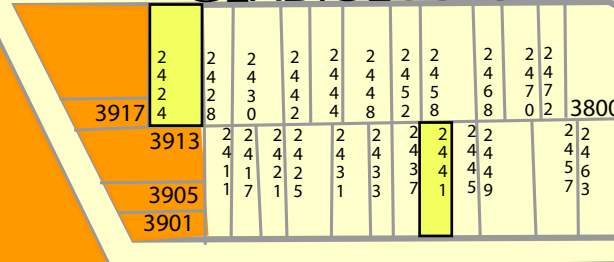

Edgewood Park NW

GENTILLY BLVD.

 NORA Phase 2 Properties

Senate District 3

House District 97