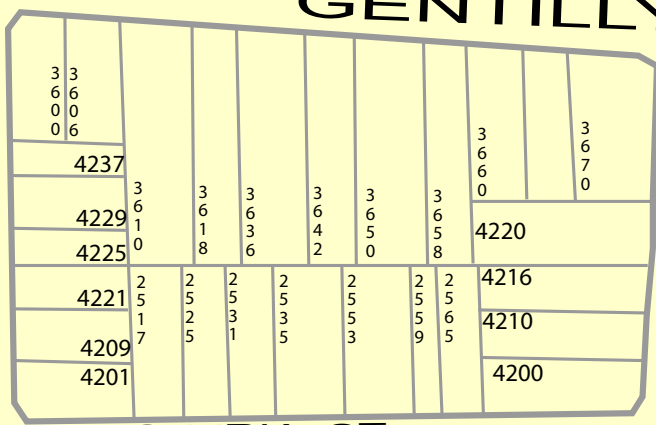

Edgewood Park NW

GENTILLY BLVD.

 NORA Phase 2 Properties

Senate District 3

House District 97