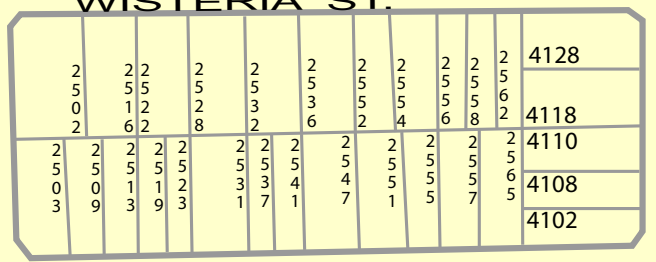

Edgewood Park NW

GENTILLY BLVD.

 NORA Phase 2 Properties

Senate District 3

House District 97