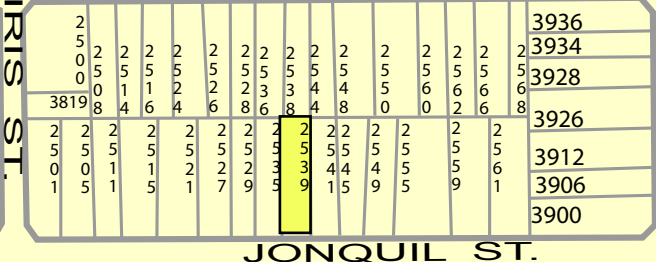

Edgewood Park NW

GENTILLY BLVD.

 NORA Phase 2 Properties

Senate District 3

House District 97